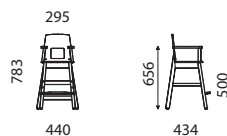

OT450 High Otto chair

OT452 High Otto chair,
with armrests

OT454 High Otto chair,
with safety arch

Product info

Seat and backrest laminated birch plywood. Chair frame lacquered solid birch as standard. Screw-on felt pads.

Seat and backrest color from laminate color chart. Rounded front edge of the seat. Footrest adjustable to three different heights. Can be hung on the underside of the table top.

OT450

OT452

OT454