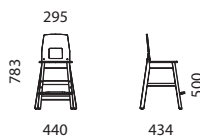

OT450 High Otto chair

OT452 High Otto chair,
with armrests

OT454 High Otto chair,
with safety arch

Product info

Seat and backrest laminated birch plywood. Chair frame lacquered solid birch as standard. Screw-on felt pads.

Seat and backrest color from laminate color chart. Rounded front edge of the seat. Footrest adjustable to three different heights. Can be hung on the underside of the table top.

OT450

OT452

OT454