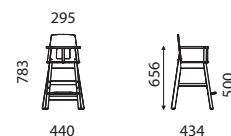

OT450 High Otto chair

OT452 High Otto chair,
with armrests

OT454 High Otto chair,
with safety arch

Product info

Seat and backrest laminated birch plywood. Chair frame lacquered solid birch as standard. Screw-on felt pads.

Seat and backrest color from laminate color chart. Rounded front edge of the seat. Footrest adjustable to three different heights. Can be hung on the underside of the table top.

OT450

OT452

OT454