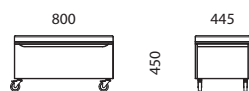

**IR10** Seat stool, rectangular**IR15** Seat stool, trapezoid

Product info

Frame lacquered solid birch as standard. Top laminated furniture board with safety hinges. Bottom white furniture board. Upholstered padded seat. Wheels or feet.

Non-slip mat at the bottom of the seat cushion. Removable upholstery with zip fastening. Seat cushion thickness 50 mm.

**IR10****IR15**